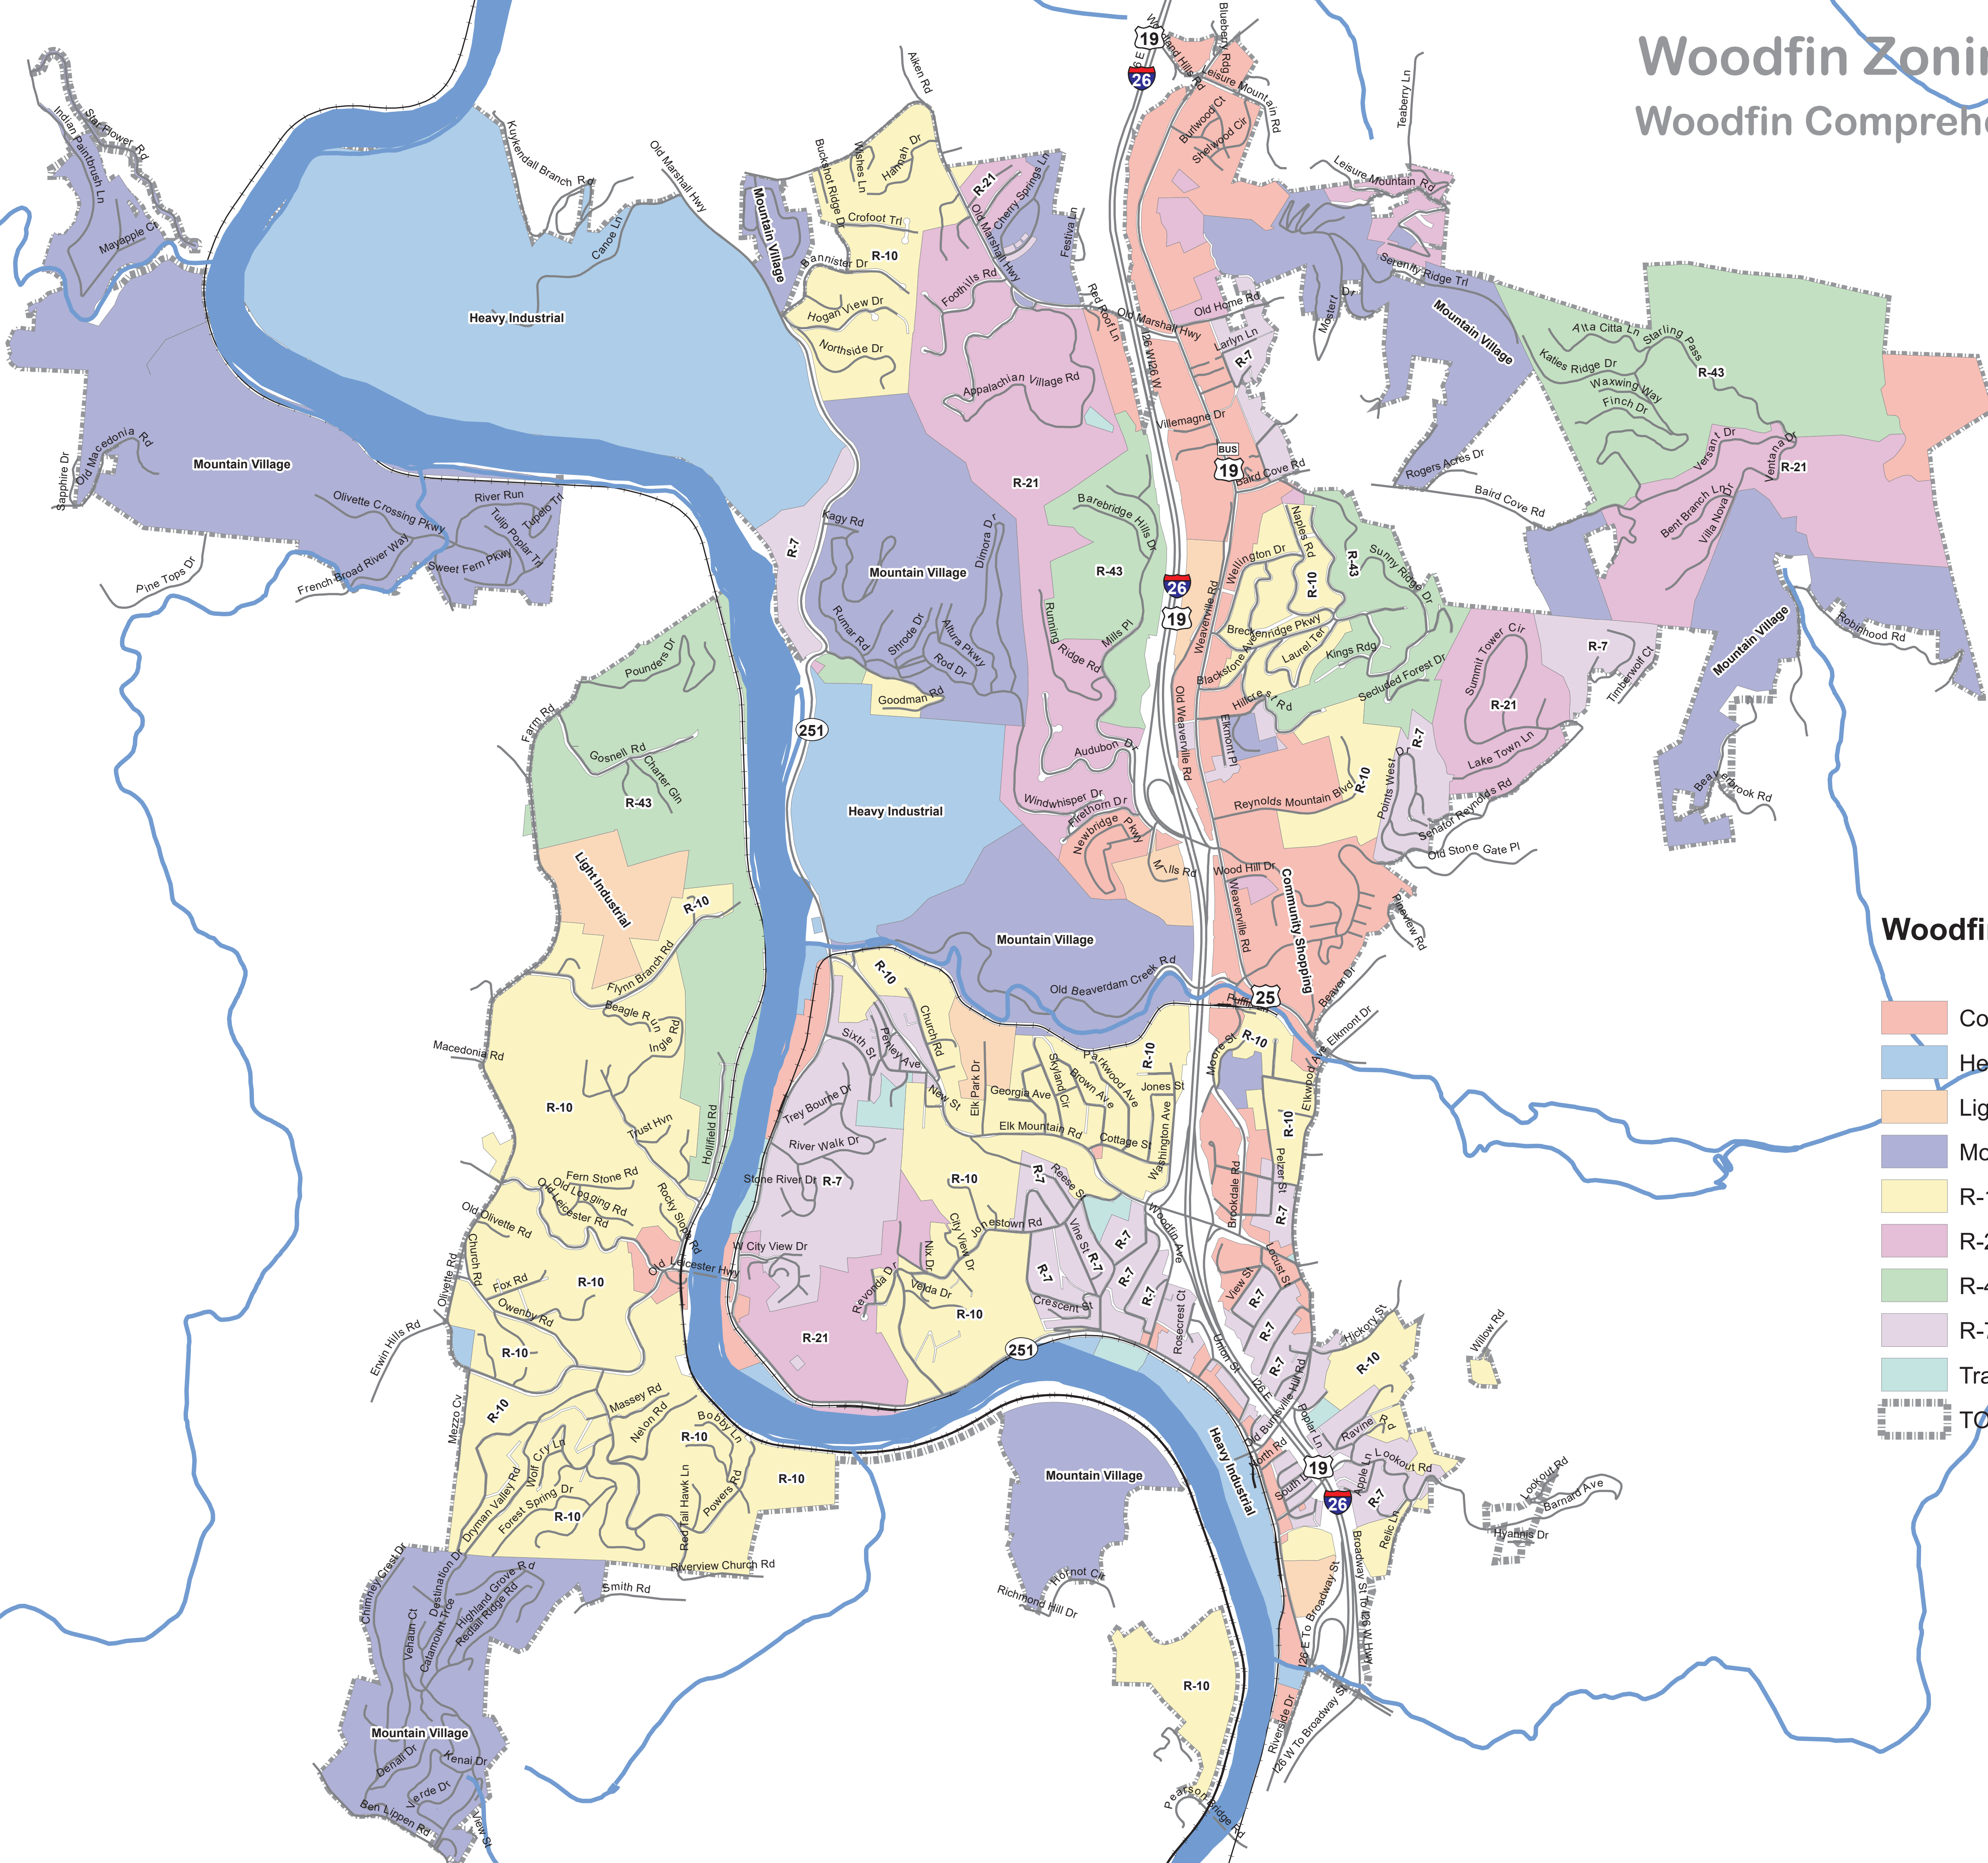

Woodfin Zoning - Existing

Woodfin Comprehensive Plan 2021

- Woodfin Zoning**
- Community Shopping
 - Heavy Industrial
 - Light Industrial
 - Mountain Village
 - R-10 (Residential)
 - R-21 (Residential)
 - R-43 (Residential)
 - R-7 (Residential)
 - Transitional District
 - TOWN LIMIT